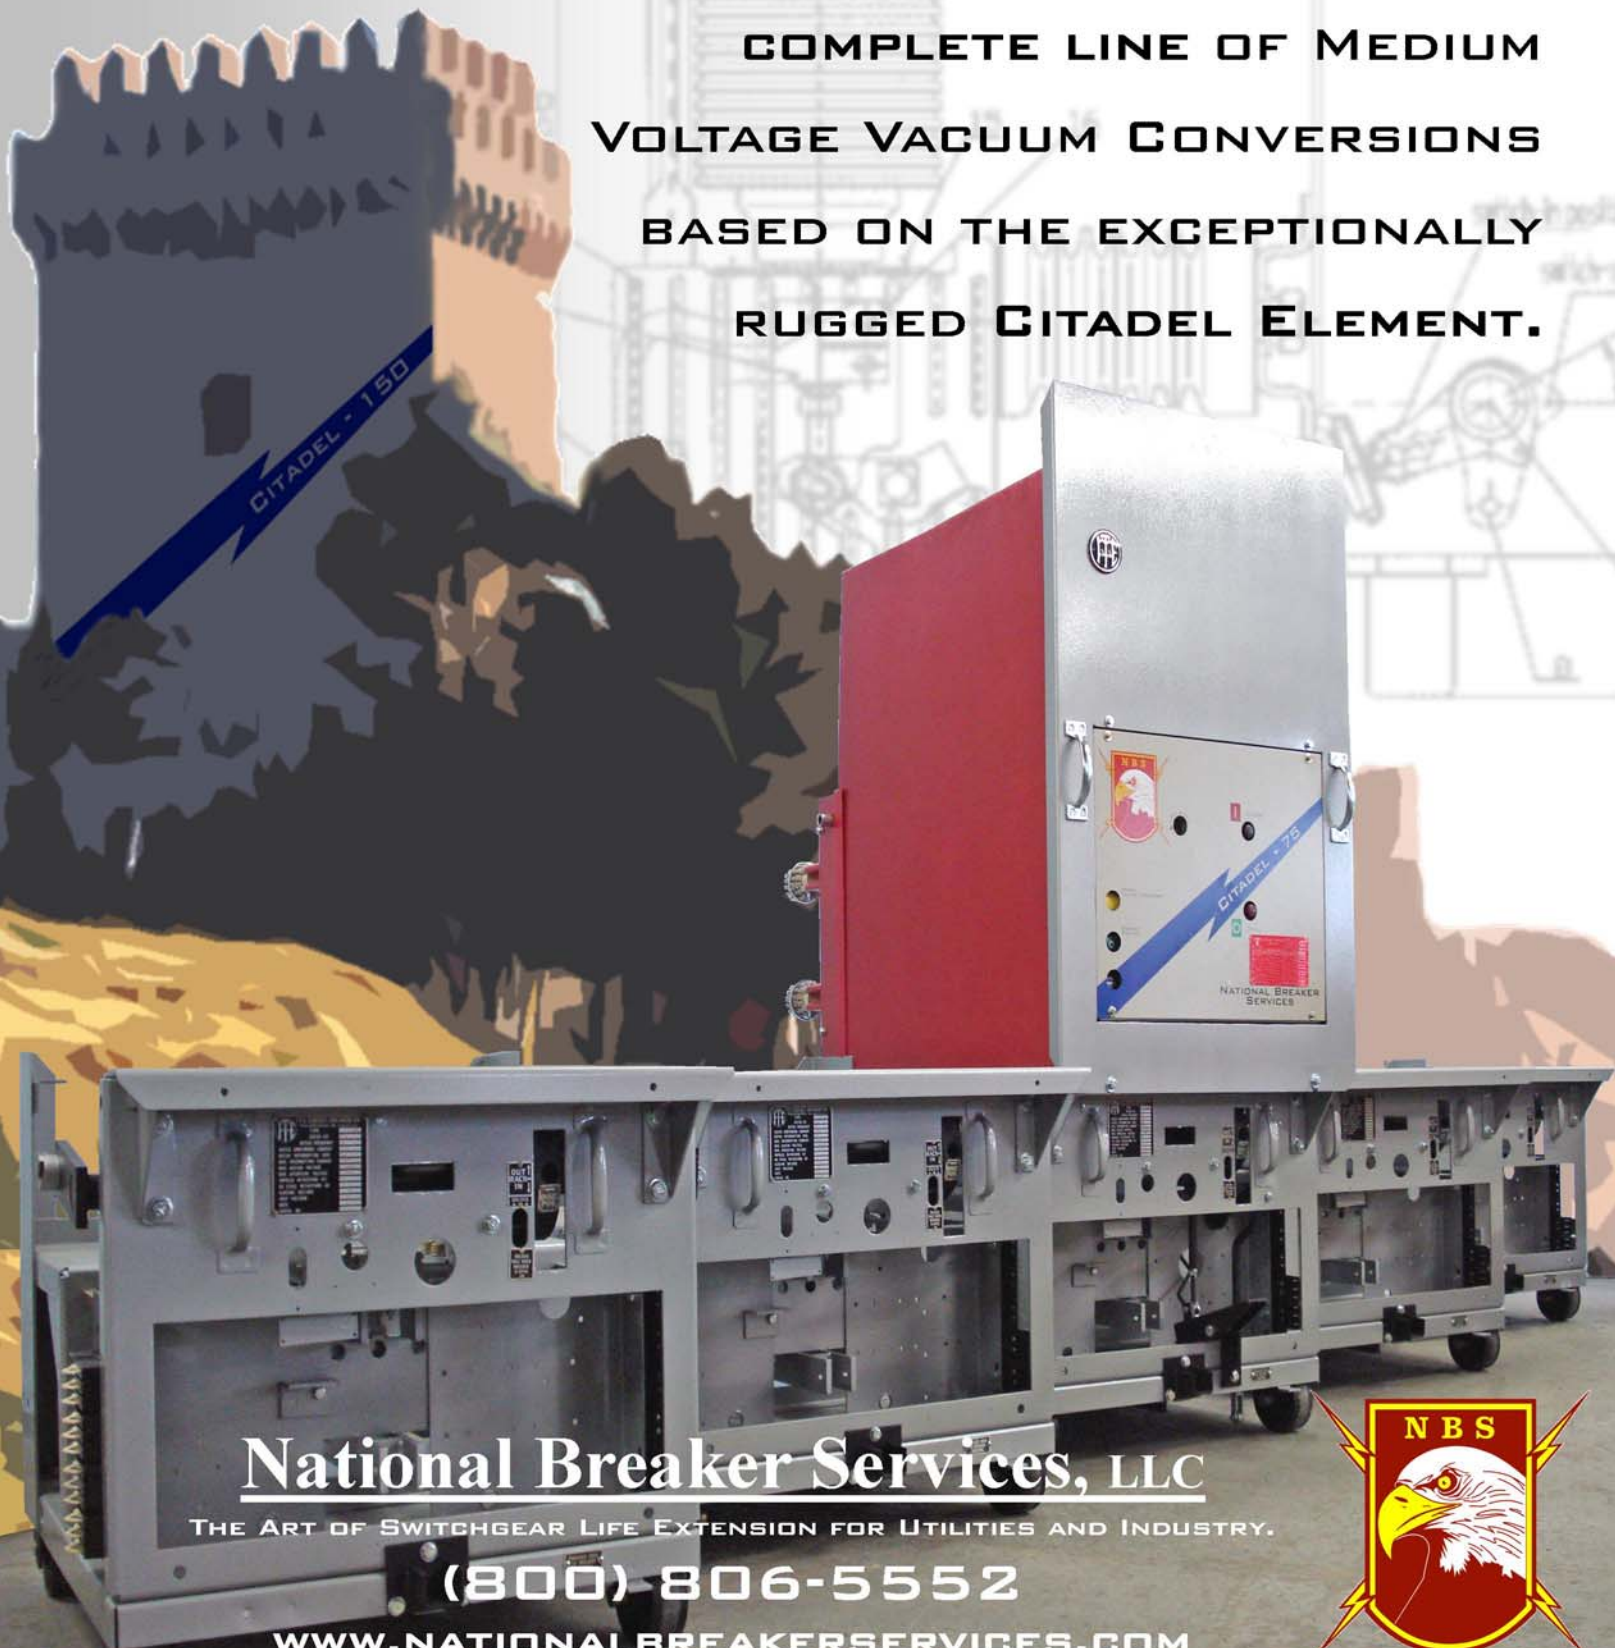

THE CITADEL
THE CIRCUIT BREAKER YOU'VE BEEN WAITING FOR.

NATIONAL BREAKER SERVICES

IS PROUD TO ANNOUNCE A
COMPLETE LINE OF MEDIUM
VOLTAGE VACUUM CONVERSIONS
BASED ON THE EXCEPTIONALLY
RUGGED CITADEL ELEMENT.